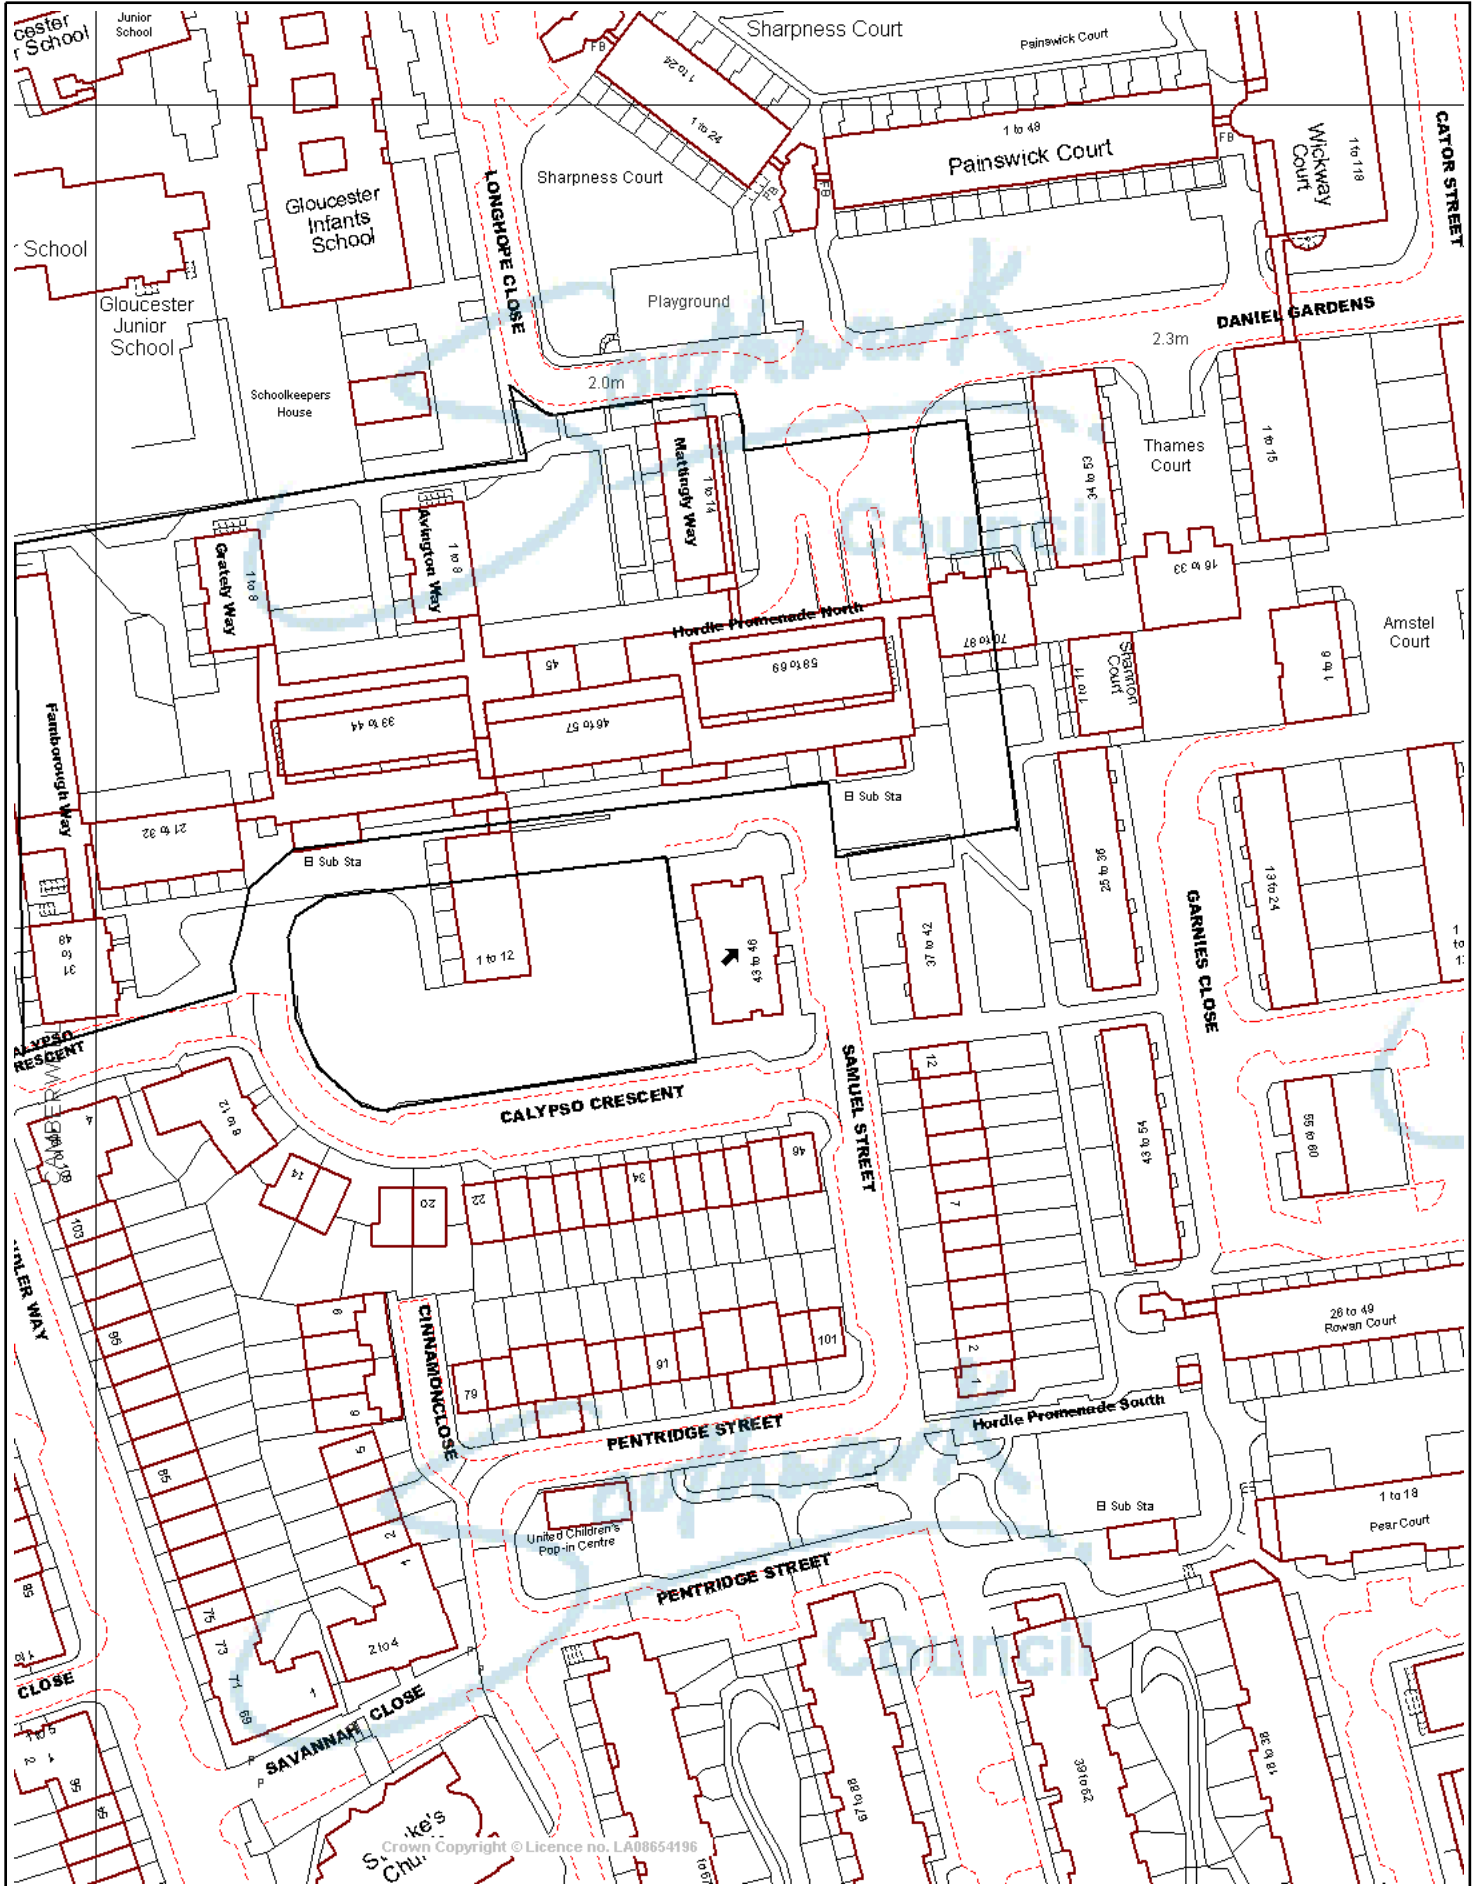

Area 8A Chandler Way

© Crown Copyright. All rights reserved.
 London Borough of Southwark.
 OS Licence LA08654196. 2003.

This site plan supplied by the London Borough
 of Southwark is for Planning and Building Control
 purposes only.

Scale 1/1305
 Date 16/7/2004

Southwark
 Council